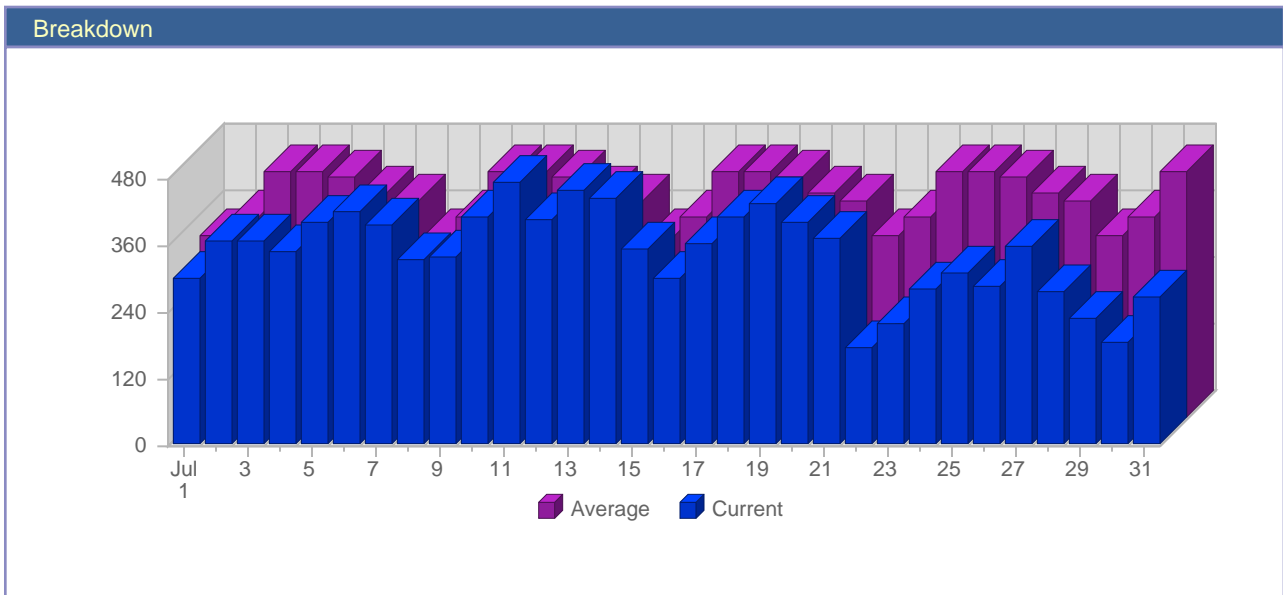

Traffic Reports Visits

Report Description	
Report Description:	Visits during the month of July 2006
Report Range:	Month of July 2006
Report Scope:	Historical Data

Date	Total Visits	Average Visits Historically	Change	Percent of Total Visits
Sat Jul 1st, 2006	300	328.34	-11 ▼	2.81%
Sun Jul 2nd, 2006	368	363.11	+8 ▲	3.44%
Mon Jul 3rd, 2006	368	442.41	-6 ▼	3.44%
Tue Jul 4th, 2006	350	445.93	-76 ▼	3.27%
Wed Jul 5th, 2006	401	434.12	-123 ▼	3.75%
Thu Jul 6th, 2006	420	406.72	+20 ▲	3.93%
Fri Jul 7th, 2006	394	389.65	+40 ▲	3.68%
Sat Jul 8th, 2006	335	328.34	+35 ▲	3.13%
Sun Jul 9th, 2006	340	363.11	-28 ▼	3.18%
Mon Jul 10th, 2006	411	442.41	+43 ▲	3.84%
Tue Jul 11th, 2006	475	445.93	+125 ▲	4.44%
Wed Jul 12th, 2006	407	434.12	+6 ▲	3.81%
Thu Jul 13th, 2006	459	406.72	+39 ▲	4.29%
Fri Jul 14th, 2006	443	389.65	+49 ▲	4.14%
Sat Jul 15th, 2006	354	328.34	+19 ▲	3.31%
Sun Jul 16th, 2006	302	363.11	-38 ▼	2.82%
Mon Jul 17th, 2006	363	442.41	-48 ▼	3.39%
Tue Jul 18th, 2006	412	445.93	-63 ▼	3.85%
Wed Jul 19th, 2006	433	434.12	+26 ▲	4.05%
Thu Jul 20th, 2006	403	406.72	-56 ▼	3.77%
Fri Jul 21st, 2006	373	389.65	-70 ▼	3.49%
Sat Jul 22nd, 2006	177	328.34	-177 ▼	1.66%
Sun Jul 23rd, 2006	216	363.11	+216 ▲	2.02%
Mon Jul 24th, 2006	282	442.41	+282 ▲	2.64%
Tue Jul 25th, 2006	311	445.93	+311 ▲	2.91%
Wed Jul 26th, 2006	286	434.12	+286 ▲	2.67%
Thu Jul 27th, 2006	357	406.72	+357 ▲	3.34%
Fri Jul 28th, 2006	278	389.65	+278 ▲	2.60%
Sat Jul 29th, 2006	227	328.34	+227 ▲	2.12%
Sun Jul 30th, 2006	187	363.11	+187 ▲	1.75%
Mon Jul 31st, 2006	264	442.41	+264 ▲	2.47%
	10,696	10,597		