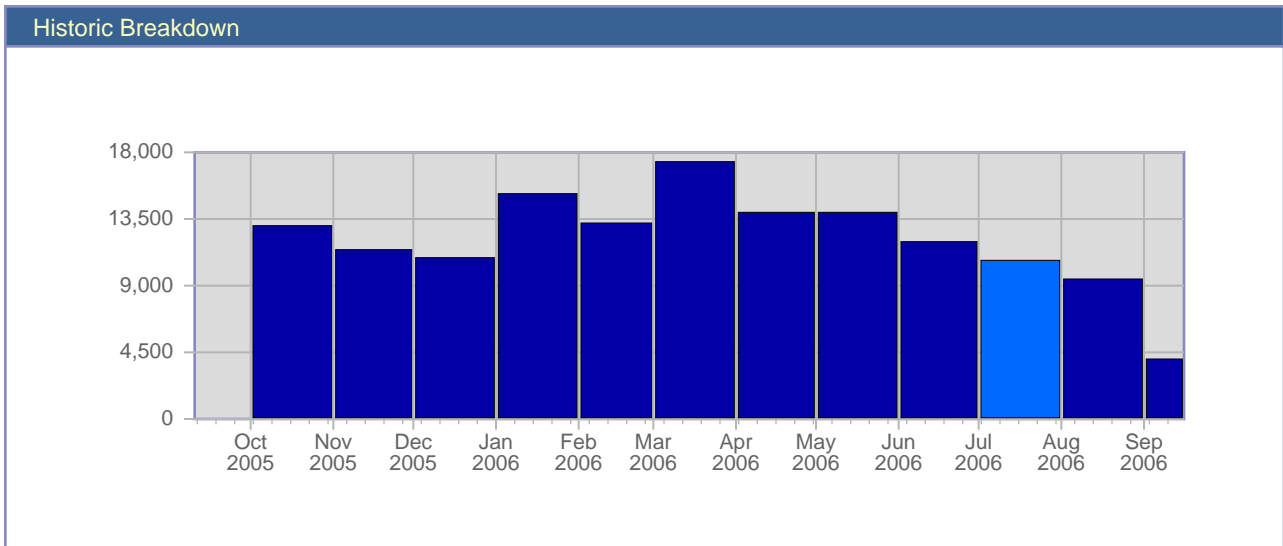

Traffic Reports Visits

Report Description	
Report Description:	Visits during the month of July 2006
Report Range:	Month of July 2006
Report Scope:	Historical Data

Date	Total Visits	Average Visits Historically	Change	Percent of Total Visits
Sat Jul 1st, 2006	300	328.34	-11 ▼	2.81%
Sun Jul 2nd, 2006	368	363.11	+8 ▲	3.44%
Mon Jul 3rd, 2006	368	442.41	-6 ▼	3.44%
Tue Jul 4th, 2006	350	445.93	-76 ▼	3.27%
Wed Jul 5th, 2006	401	434.12	-123 ▼	3.75%
Thu Jul 6th, 2006	420	406.72	+20 ▲	3.93%
Fri Jul 7th, 2006	394	389.65	+40 ▲	3.68%
Sat Jul 8th, 2006	335	328.34	+35 ▲	3.13%
Sun Jul 9th, 2006	340	363.11	-28 ▼	3.18%
Mon Jul 10th, 2006	411	442.41	+43 ▲	3.84%
Tue Jul 11th, 2006	475	445.93	+125 ▲	4.44%
Wed Jul 12th, 2006	407	434.12	+6 ▲	3.81%
Thu Jul 13th, 2006	459	406.72	+39 ▲	4.29%
Fri Jul 14th, 2006	443	389.65	+49 ▲	4.14%
Sat Jul 15th, 2006	354	328.34	+19 ▲	3.31%
Sun Jul 16th, 2006	302	363.11	-38 ▼	2.82%
Mon Jul 17th, 2006	363	442.41	-48 ▼	3.39%
Tue Jul 18th, 2006	412	445.93	-63 ▼	3.85%
Wed Jul 19th, 2006	433	434.12	+26 ▲	4.05%
Thu Jul 20th, 2006	403	406.72	-56 ▼	3.77%
Fri Jul 21st, 2006	373	389.65	-70 ▼	3.49%
Sat Jul 22nd, 2006	177	328.34	-177 ▼	1.66%
Sun Jul 23rd, 2006	216	363.11	+216 ▲	2.02%
Mon Jul 24th, 2006	282	442.41	+282 ▲	2.64%
Tue Jul 25th, 2006	311	445.93	+311 ▲	2.91%
Wed Jul 26th, 2006	286	434.12	+286 ▲	2.67%
Thu Jul 27th, 2006	357	406.72	+357 ▲	3.34%
Fri Jul 28th, 2006	278	389.65	+278 ▲	2.60%
Sat Jul 29th, 2006	227	328.34	+227 ▲	2.12%
Sun Jul 30th, 2006	187	363.11	+187 ▲	1.75%
Mon Jul 31st, 2006	264	442.41	+264 ▲	2.47%
	10,696	10,597		